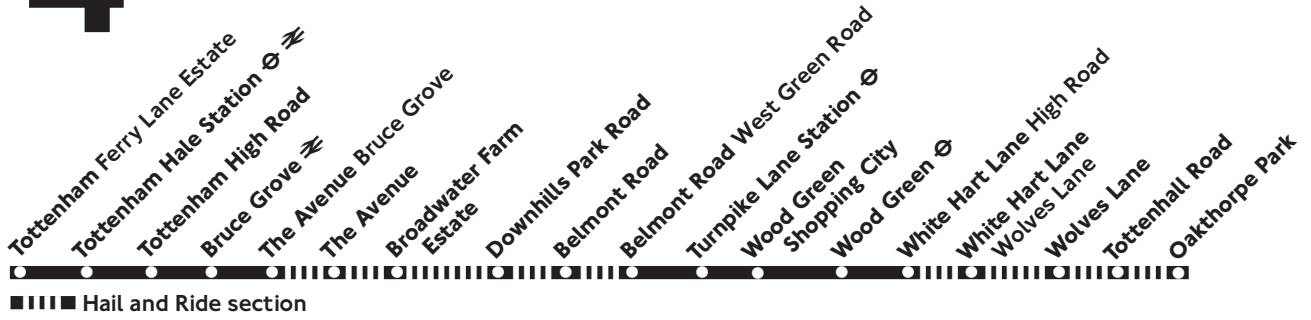

Operated by Arriva London for London Buses 19.11.05(A) T65340

W4

Tottenham - Wood Green - Oakthorpe Park

Daily

Monday - Friday

Tottenham Ferry Lane Estate	0545	0605	0625	0642		1852	1905	1920	1935	1950	2005	2020	2035	2050	2105	0005
Tottenham Hale Station	0547	0607	0627	0646	Then	1856	1909	1924	1937	1952	2007	2022	2037	2052	2107	Then 0007
Tottenham Swan	0550	0610	0630	0651	about	1901	1914	1929	1941	1956	2011	2026	2041	2056	2110	every 0010
Tottenham Bruce Grove	0554	0614	0635	0656	every	1906	1919	1934	1945	2000	2015	2030	2045	2100	2114	15 0014
Broadwater Farm Willan Road	0559	0619	0640	0701	10	1911	1924	1939	1950	2005	2020	2035	2050	2105	2119	mins 0019
Turnpike Lane Station	0608	0628	0651	0712	minutes	1922	1935	1948	1959	2014	2029	2044	2059	2114	2128	until 0028
Wood Green Station	0611	0632	0656	0717	until	1927	1939	1952	2003	2018	2033	2047	2102	2117	2131	0031
Oakthorpe Park Chequers Way	0619	0643	0707	0728		1938	1948	2000	2011	2026	2041	2055	2110	2125	2139	0039

Saturday (also Good Friday)

Tottenham Ferry Lane Estate	0545		0825			1822	1835			0005						
Tottenham Hale Station	0547	Then	0827	Then		1824	1837	Then		0007						
Tottenham Swan	0550	every	0830	about		1827	1840	every		0010						
Tottenham Bruce Grove	0554	20	0834	every		1831	1844	15		0014						
Broadwater Farm Willan Road	0559	minutes	0839	10		1836	1849	minutes		0019						
Turnpike Lane Station	0608	until	0848	minutes		1845	1858	until		0028						
Wood Green Station	0611		0851	until		1848	1901			0031						
Oakthorpe Park Chequers Way	0619		0859			1856	1909			0039						