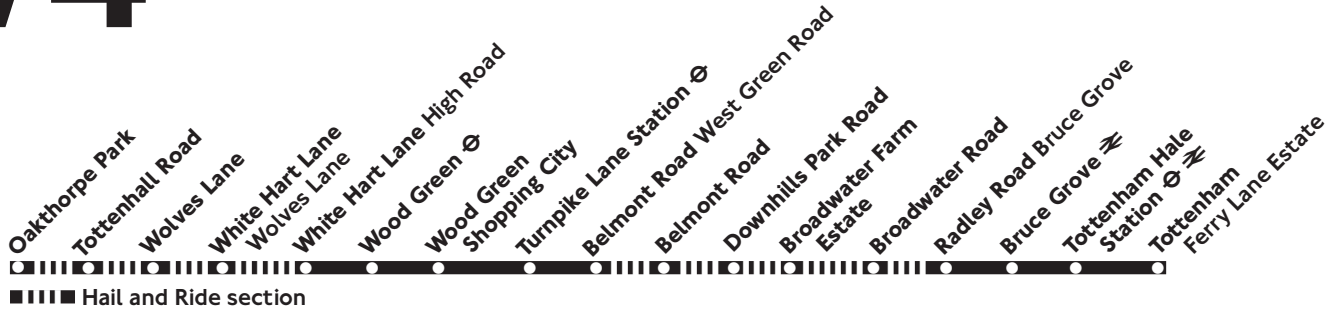

W4

Oakthorpe Park - Wood Green - Tottenham

Daily

Monday - Friday

Oakthorpe Park <i>Ostliffe Road</i>	0525	0545	0605	0625	0645		1901	1915	1930		2400
Wood Green Station $\ominus$	0533	0553	0613	0633	0657	Then	1913	1927	1938	Then	0008
Turnpike Lane Station $\ominus$	0536	0556	0616	0638	0702	about	1918	1932	1941	every	0011
Broadwater Farm <i>Willan Road</i>	0544	0604	0624	0646	0710	every	1926	1940	1949	15	0019
Tottenham <i>Bruce Grove</i> $\neq$	0551	0611	0631	0654	0718	10	1933	1947	1956	minutes	0026
Tottenham <i>Swan</i>	0555	0615	0636	0659	0723	minutes	1938	1951	2000	until	0030
Tottenham Hale Station $\ominus$ $\neq$	0556	0616	0638	0701	0725	until	1939	1952	2001		0031
Tottenham <i>Ferry Lane Estate</i>	0559	0619	0641	0704	0728		1943	1956	2004		0034

Saturday (also Good Friday)

Oakthorpe Park <i>Ostliffe Road</i>	0525		0805	0820			1747	1800	1815	1830		2400
Wood Green Station $\ominus$	0533	Then	0813	0828	Then		1759	1811	1825	1838	Then	0008
Turnpike Lane Station $\ominus$	0536	every	0816	0831	about		1805	1816	1829	1841	every	0011
Broadwater Farm <i>Willan Road</i>	0544	20	0824	0839	every		1813	1824	1837	1849	15	0019
Tottenham <i>Bruce Grove</i> $\neq$	0551	minutes	0831	0846	10		1820	1831	1844	1856	minutes	0026
Tottenham <i>Swan</i>	0555	until	0835	0850	minutes		1824	1835	1848	1900	until	0030
Tottenham Hale Station $\ominus$ $\neq$	0556		0836	0851	until		1825	1836	1849	1901		0031
Tottenham <i>Ferry Lane Estate</i>	0559		0839	0854			1828	1839	1852	1904		0034

Sunday and other Public Holidays

Oakthorpe Park <i>Ostliffe Road</i>	0620	0850	0910	0930	0950	1004	1017	1030		1715	1730	1745	1800	1815	1830	2400		
Wood Green Station $\ominus$	0628	Then	0858	0918	0938	0958	1012	1026	1040	Then	1725	1740	1755	1809	1823	1838	Then	0008
Turnpike Lane Station $\ominus$	0631	every	0901	0921	0941	1000	1016	1031	1046	every	1731	1746	1801	1814	1827	1841	every	0011
Broadwater Farm <i>Willan Road</i>	0639	30	0909	0929	0949	1009	1024	1039	1054	15	1739	1754	1809	1822	1835	1849	15	0019
Tottenham <i>Bruce Grove</i> $\neq$	0646	mins	0916	0936	0956	1016	1031	1046	1101	mins	1746	1801	1816	1829	1842	1856	mins	0026
Tottenham <i>Swan</i>	0650	until	0920	0940	1000	1021	1036	1051	1106	until	1751	1806	1820	1833	1846	1900	until	0030
Tottenham Hale Station $\ominus$ $\neq$	0651		0921	0941	1002	1023	1038	1053	1108		1753	1807	1821	1834	1847	1901		0031
Tottenham <i>Ferry Lane Estate</i>	0654		0924	0944	1005	1026	1041	1056	1111		1756	1810	1824	1837	1850	1904		0034

Operated by Arriva London for London Buses 19.11.05(A) T65340